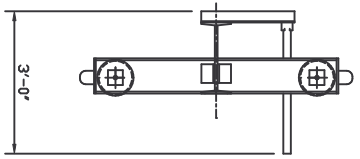

FESTOON TRACK, TROLLEYS, FLAT CABLE SYSTEM
WITH 1 1/2" MALE N.P.T. FITTING FOR CONNECTION
TO HOIST. CABLES FURNISHED ARE 4C#10 FOR POWER
AND 8C#16 FOR CONTRL.

CAPACITY--
WHEEL LOAD-